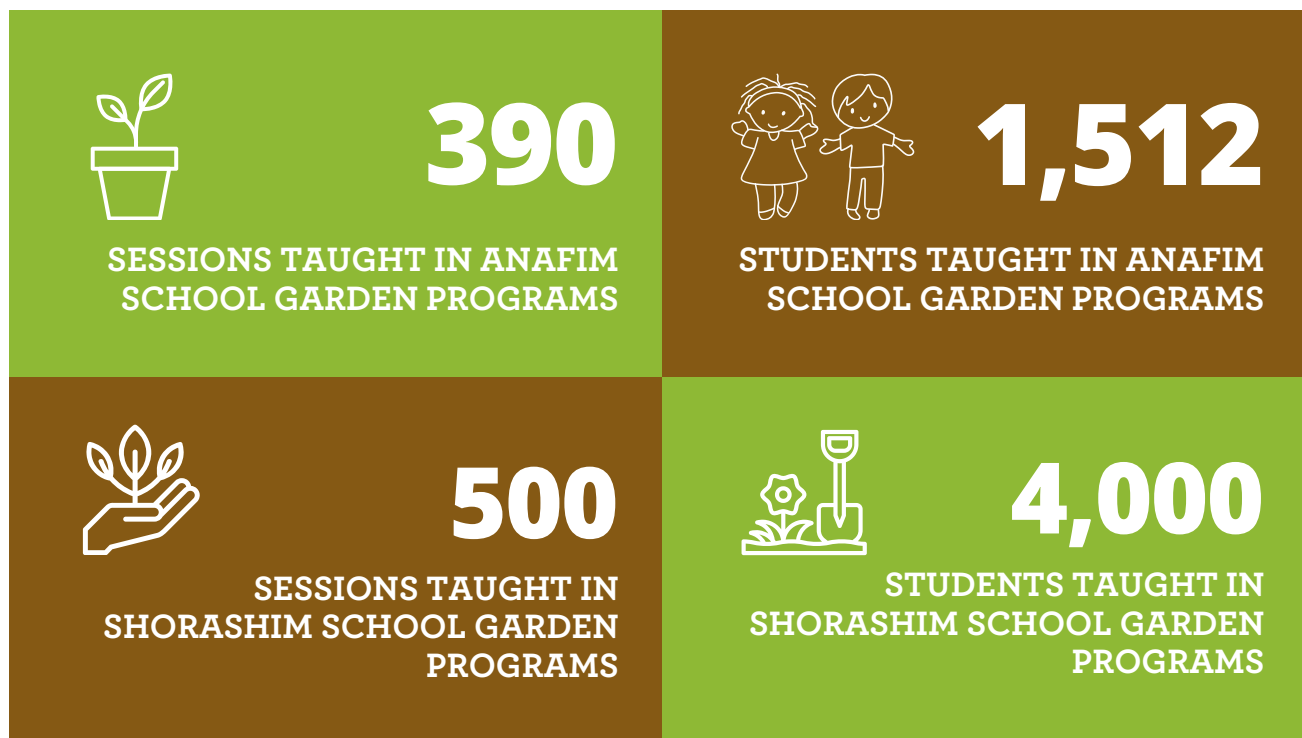

BECOME A GROWTORAH CORPORATE PARTNER

GrowTorah aims to cultivate a more
passionate, compassionate, and sustainable
future driven by Torah values.

**INCUBATING
EMUNAH**

**ENVIRONMENTAL
STEWARDSHIP**

**COMPASSION
FOR CREATURES**

**LIVING
TZEDAKAH**

Contact yosef@growtorah.org to become a partner!

A GLANCE AT OUR IMPACT:

CORPORATE PARTNER BENEFITS

\$20,000	1 Volunteer Day
\$10,000	1 Guided Hike
\$5,000	2 Garden Consultations
\$1,000	Acknowledgement on all platforms